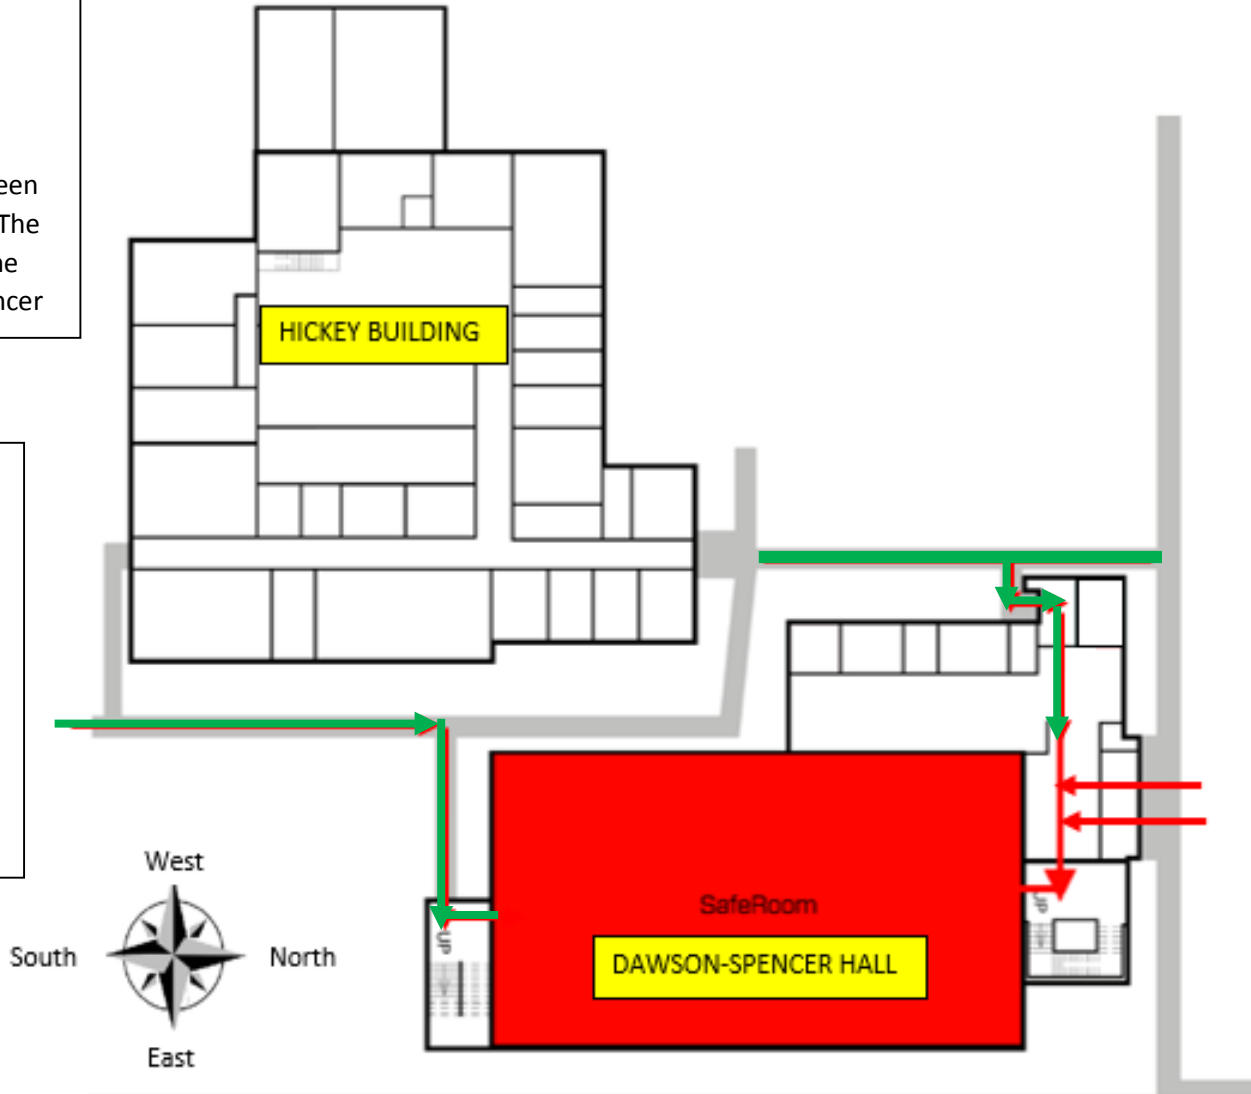

----- FRISCO STREET -----

----- FRISCO STREET -----

----- FRISCO STREET -----

Key:

 - In case of a tornado/severe weather please follow the red / green arrows to the safe room. The safe room is located on the first floor of Dawson-Spencer

  Green and red arrows indicate doors that are accessible during operational hours.

 Red arrows are the only doors that are accessible during non-operational hours.

----- ELLIS STREET -----

----- ELLIS STREET -----

----- ELLIS STREET -----